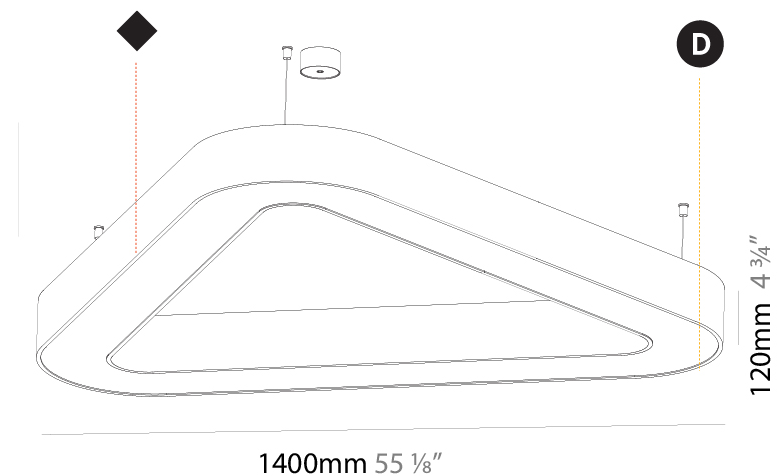

GENERAL

Series: Glorious
Subseries: Glorious Victory
Brand: Prolicht
Division: Architectural
Mounting Type: Suspension
Mounting Location: Ceiling
Subcategory: Ambient

PHYSICAL

Shape: Abstract
Length (mm): 1400
Length (in): 55 1/8
Width (mm): 1400
Width (in): 55 1/8
Height (mm): 120
Height (in): 4 3/4
Max. Overall Height (mm): 2120
Max. Overall Height (in): 83 7/16
Light Distribution: Direct
Weight (kg): 13.892
Weight (lbs): 30.56
Diffuser: PMMA - Opal or Micro-Prism
Fixture Finish: SSR / BKV / CWI / CRY / HAB / LAG / UFT / ITA / RUA / RUR / MIC / FTG / MYG / TWT / LOD / PUS / FRO / FUP / KIA / POP / BLS / SPG / MEY / GOH / GUM / CHC / COM / ABZ / JAG / OBR / MOS / ROR
Fixture Material: Aluminum

ELECTRICAL

Lamp Type: LED (Zhaga Standard)
Input Wattage (W): 60
Total Output Wattage (W): 48 / 38.4 (3500K)
Dimming: Non-Dimming / Phase Dimming (120Vac only) / 0-10V Dimming
Driver Included: Yes
Driver Location: Integrated
Driver Type: Constant Current - 120 / 277Vac
Driver Class: Class 2
Input Voltage (V): 120 - 277
Constant Current (MA): 350 / 1200 (3500K)

LED

Color Temperature (°K): 3000 / 3500 / 4000
Max. Delivered Lumen (lm): 5540 / 5733 / 5850
CRI: >80 CRI
Efficiency (%): 0.65
Lamp Life (hrs): 50000

OPTICAL

RATINGS AND CERTIFICATIONS

Certified By: Certified for North American Standards
IP rating: IP20